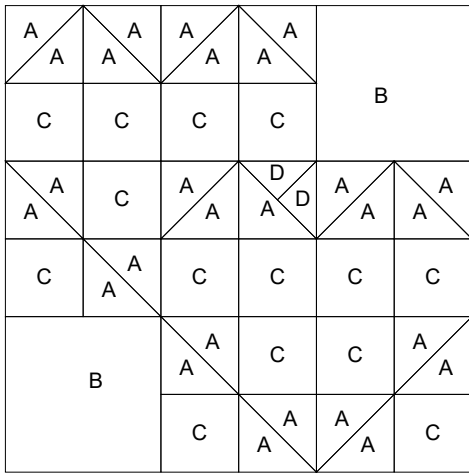

Double Heart

Key Block (27/100 actual size)

Cutting Diagrams

Patch Count

1 patch

1 patch
