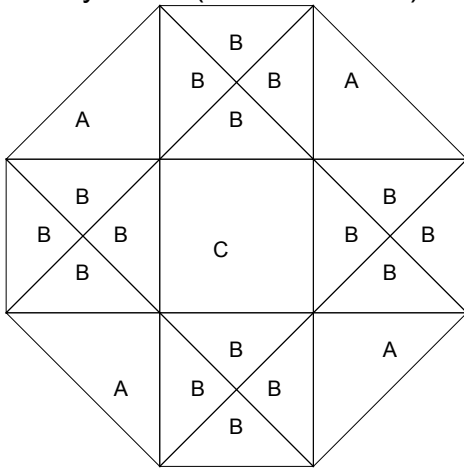

Christmas Angel

Key Block (1/5 actual size)

Cutting Diagrams

Patch Count