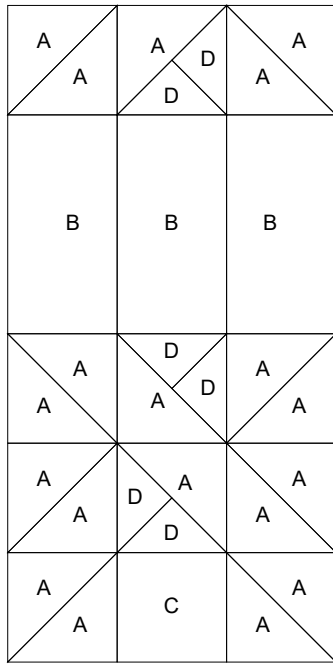

Cancer Awareness Border Block designed by Kari Schell

Key Block (57/100 actual size)

Cutting Diagrams

Patch Count

	8 patches		1 patch
	1 patch		1 patch
	1 patch		1 patch
	1 patch		1 patch
	1 patch		1 patch
	1 patch		1 patch
	1 patch		1 patch
	1 patch		