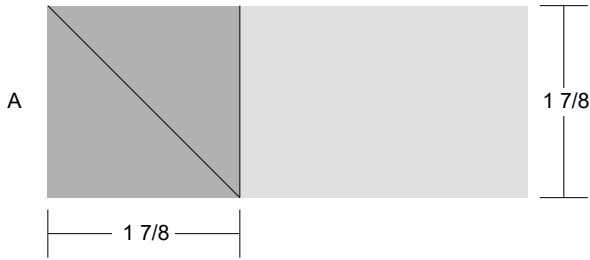

Cancer Awareness Border Block designed by Kari Schell

Key Block (57/100 actual size)

Cutting Diagrams

Patch Count

	8 patches		1 patch
	1 patch		1 patch
	1 patch		1 patch
	1 patch		1 patch
	1 patch		1 patch
	1 patch		1 patch
	1 patch		1 patch
	1 patch		