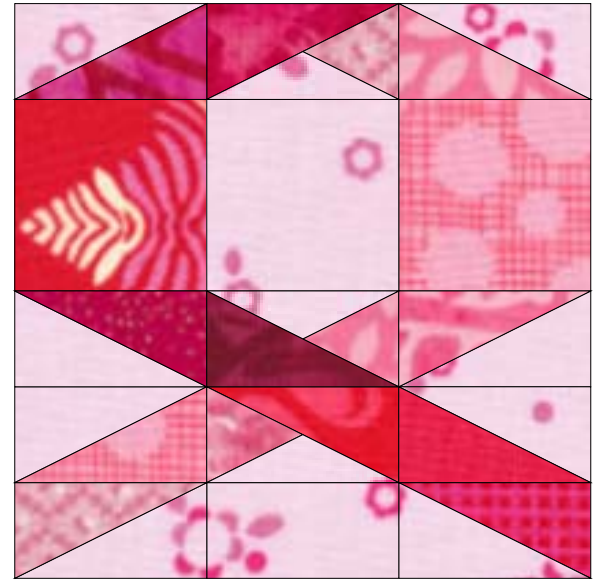

Cancer Awareness Border Block designed by Kari Schell

Key Block (57/100 actual size)

Cutting Diagrams

Patch Count

	8 patches		1 patch
	1 patch		1 patch
	1 patch		1 patch
	1 patch		1 patch
	1 patch		1 patch
	1 patch		1 patch
	1 patch		1 patch
	1 patch		