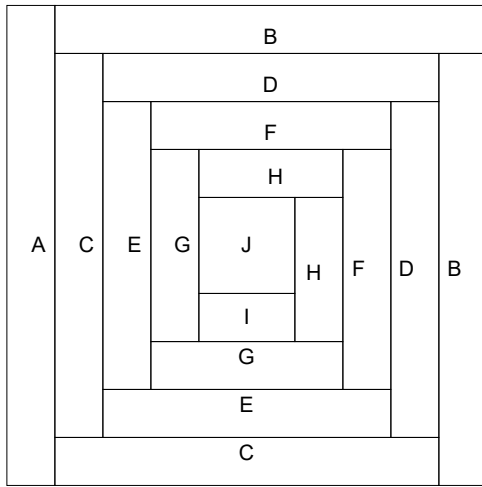

# Cancer Ribbon Log Cabin 2

Key Block (5/20 actual size)

## Cutting Diagrams