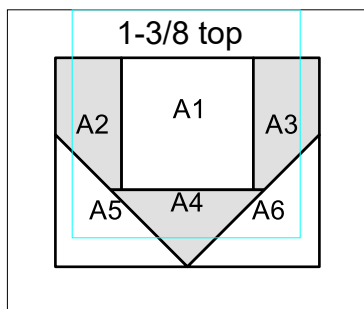

Heart Postcard

Note: Light blue lines are placement lines for previous heart foundations in 1-3/8" x 2-3/4" hearts.