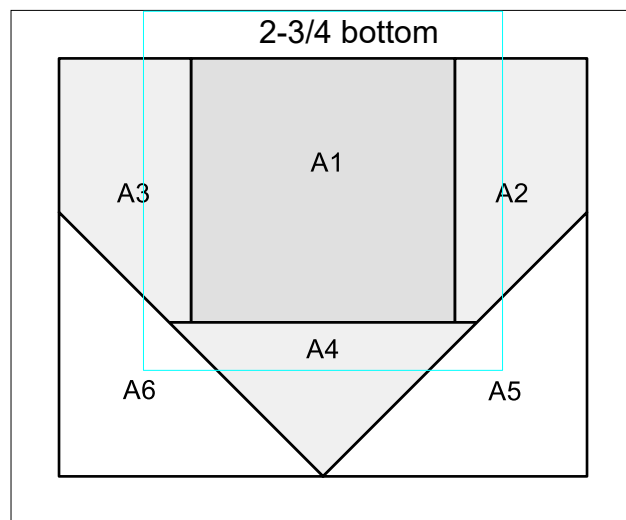

Heart Postcard

Note: Light blue lines are placement lines for previous heart foundations in 1-3/8" x 2-3/4" hearts.