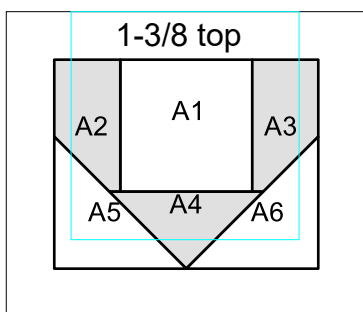

Heart Postcard

Note: Light blue lines are placement lines for previous heart foundations in 1-3/8" x 2-3/4" hearts.