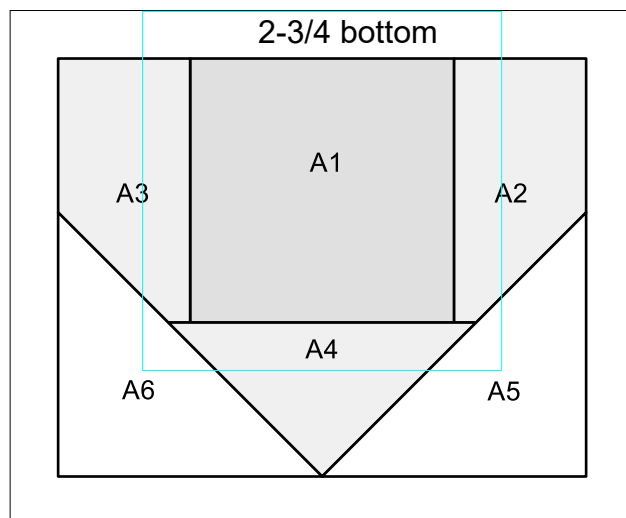

Heart Postcard

Note: Light blue lines are placement lines for previous heart foundations in 1-3/8" x 2-3/4" hearts.