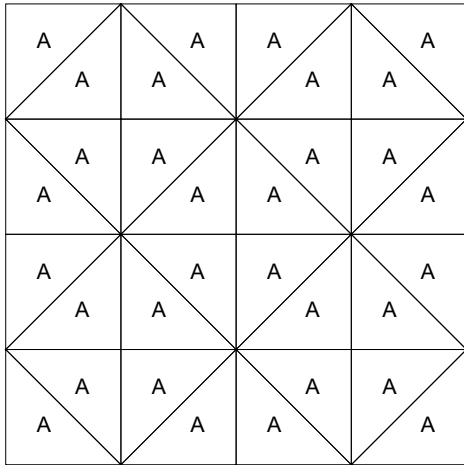

# Snowboarding

Key Block (1/5 actual size)

Cutting Diagrams

Patch Count